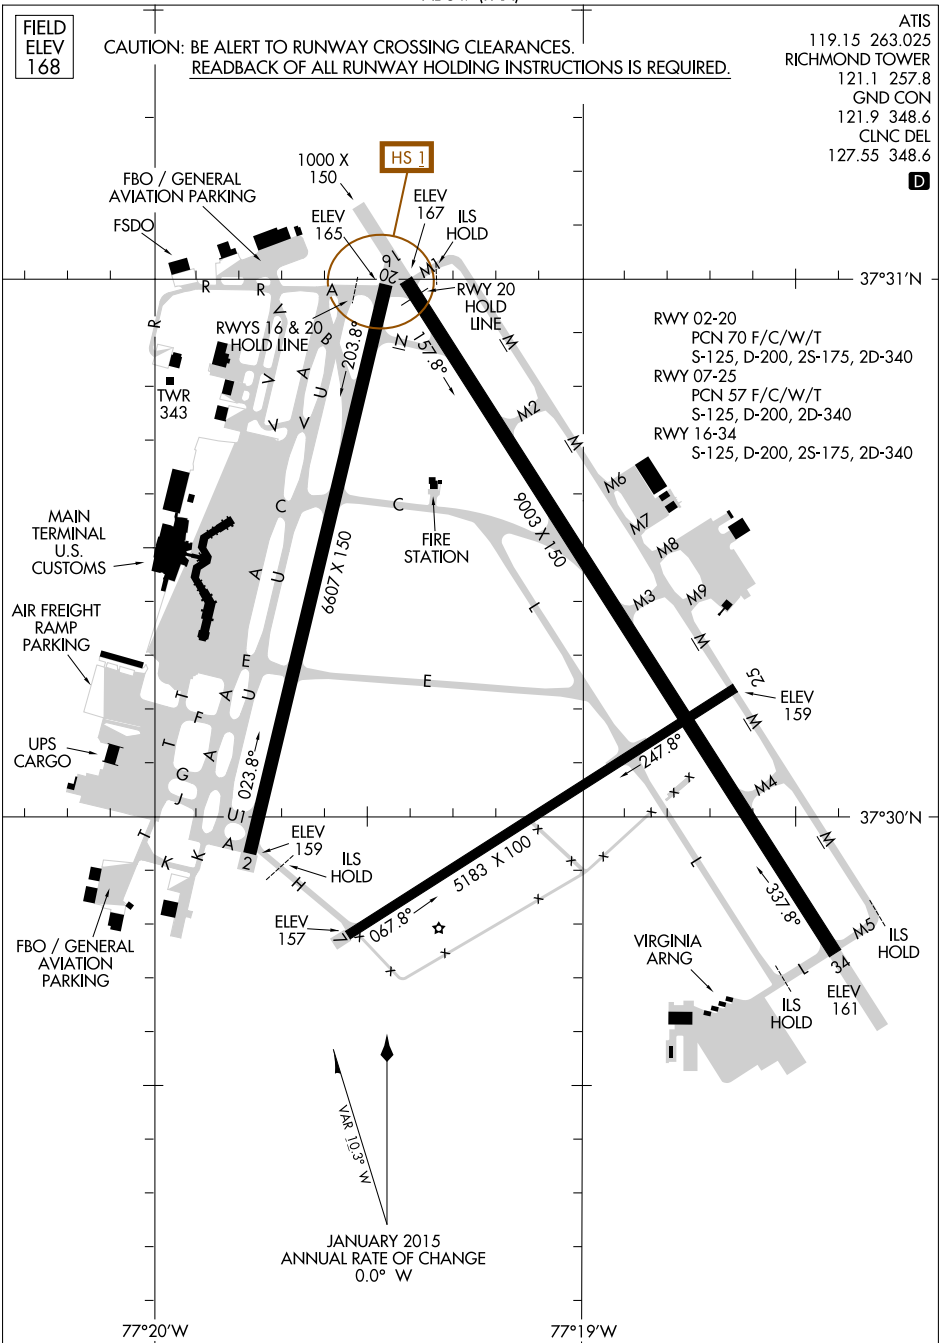

# AIRPORT DIAGRAM

17173

AL-347 (FAA)

**RICHMOND INTL (RIC)**  
RICHMOND, VIRGINIA

FIELD  
ELEV  
168

CAUTION: BE ALERT TO RUNWAY CROSSING CLEARANCES.  
READBACK OF ALL RUNWAY HOLDING INSTRUCTIONS IS REQUIRED.

ATIS  
119.15 263.025  
RICHMOND TOWER  
121.1 257.8  
GND CON  
121.9 348.6  
CLNC DEL  
127.55 348.6

**D**

NE-3, 20 JUL 2017 to 17 AUG 2017

NE-3, 20 JUL 2017 to 17 AUG 2017

# AIRPORT DIAGRAM

17173

RICHMOND, VIRGINIA  
RICHMOND INTL (RIC)